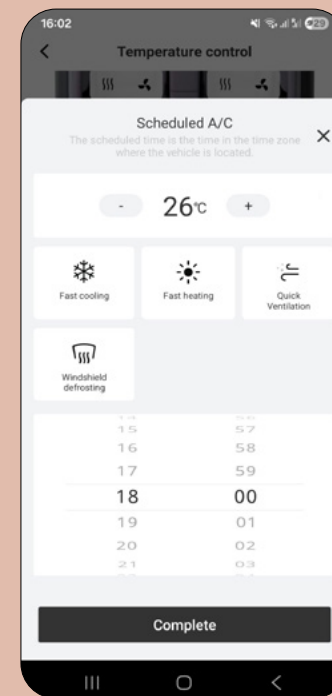

REMOTE AIR CONDITIONING CONTROL

Warm up or cool down your car interior before you get in for maximum comfort.

REMOTE VEHICLE STATUS QUERY

Check battery charge, remaining range, mileage, location, faults, door/window, and AC status anytime.

Set charging times to optimize energy use and costs.

ELECTRIC WINDOWS OPEN/CLOSE

Control your windows remotely for ventilation or security.

ELECTRIC REAR TAILGATE OPEN/CLOSE

Open or close the tailgate remotely for easy loading and unloading.