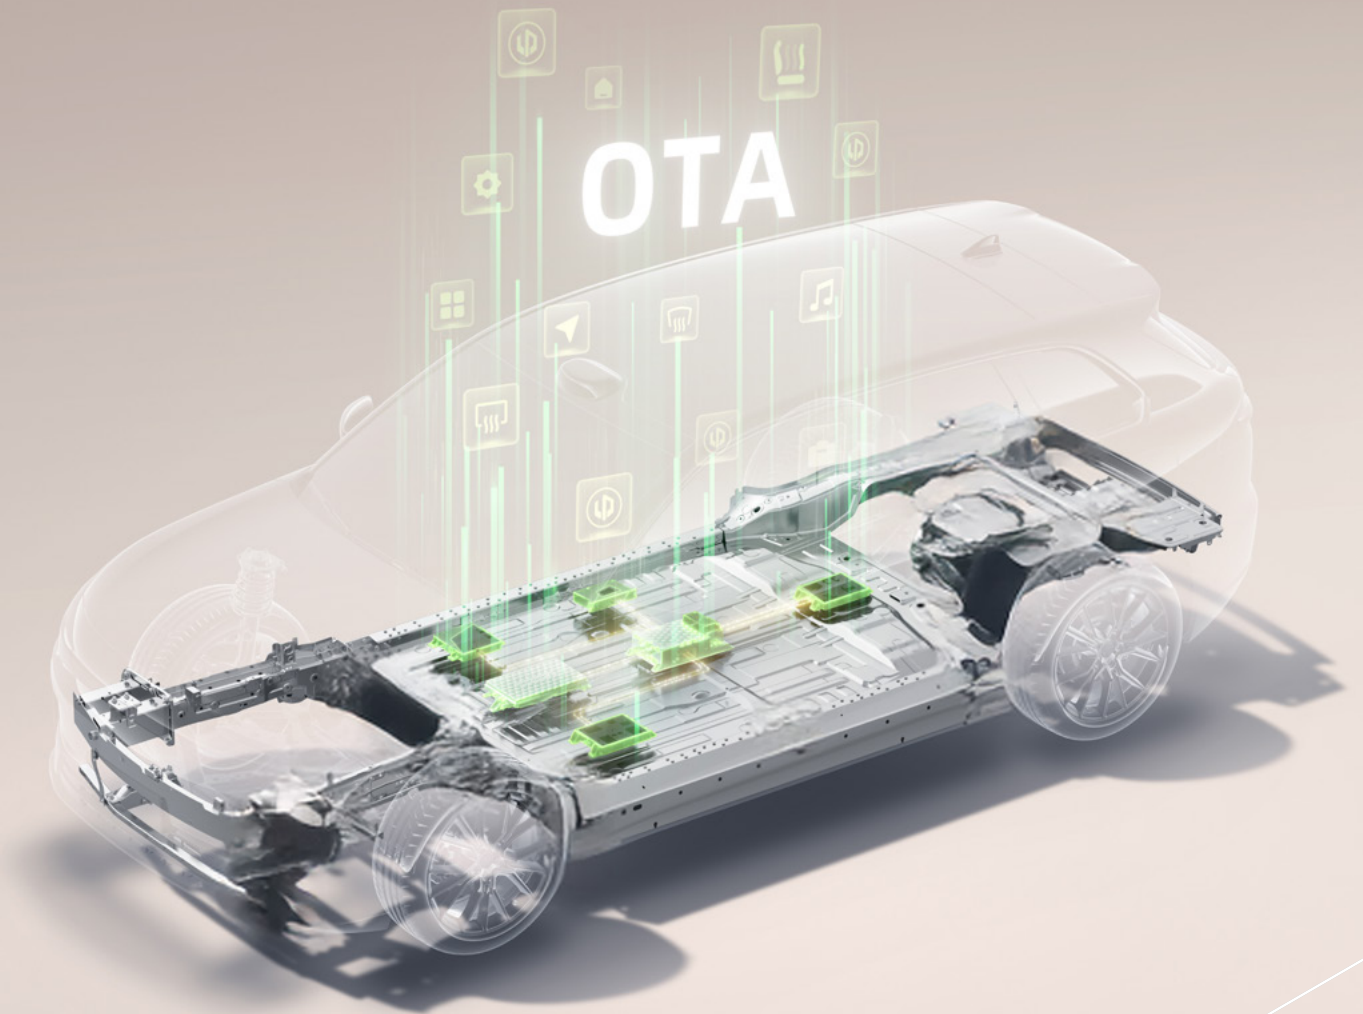

CTO

LEAPMOTOR

A LEAP FORWARD

C10

A JOURNEY TOGETHER, ENJOYED TO THE FULLEST

The C10 is a groundbreaking D-SUV that bridges the gap between traditional and electric mobility. It's built to go further - delivering longer, safer, and more enjoyable family journeys. Advanced safety features offer total peace of mind. Inside, smart technology is designed around real life, making every ride smoother, easier, and more connected.

EQUIPMENTS

PIANO-STYLE HIDDEN ELECTRIC AIR VENTS ELECTRIC AIR VENTS WITH ELEGANCE

The ventilation system adopts a refined piano-style design, subtly concealed and electrically operated, ensuring smooth and harmonious airflow while enhancing the cabin's premium and minimalist atmosphere.

OVER-THE-AIR UPDATES YOUR CAR ALWAYS UP TO DATE, EFFORTLESSLY

Software updates are delivered remotely, ensuring you benefit from the latest features, performance, and security without visiting a service center.