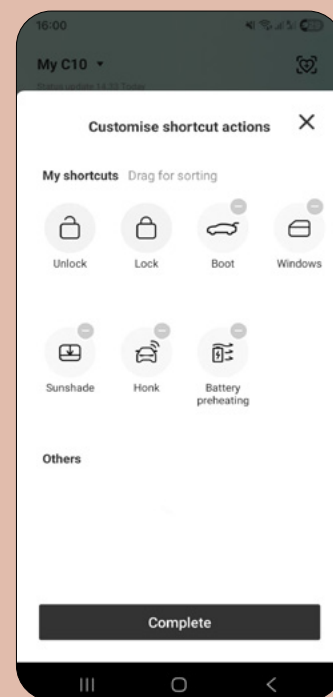

Set charging times to optimize energy use and costs.

ELECTRIC WINDOWS OPEN/CLOSE

Control your windows remotely for ventilation or security.

ELECTRIC REAR TAILGATE OPEN/CLOSE

Open or close the tailgate remotely for easy loading and unloading.