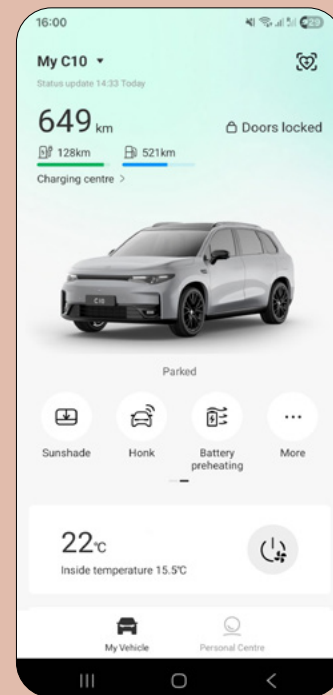

APP

BATTERY PRE-HEATING

Improves charging efficiency in cold climates for faster, optimal battery performance.

REMOTE AIR CONDITIONING CONTROL

Warm up or cool down your car interior before you get in for maximum comfort.

REMOTE VEHICLE STATUS QUERY

Check battery charge, remaining range, mileage, location, faults, door/window, and AC status anytime.

REMOTE CENTRAL LOCKING LOCK OR UNLOCK

Lock or unlock your car remotely for peace of mind and convenience.

BLUETOOTH KEY SUPPORT

Keyless access lets you lock/unlock the car via Bluetooth effortlessly.

SCHEDULE BATTERY CHARGING

Set charging times to optimize energy use and costs.