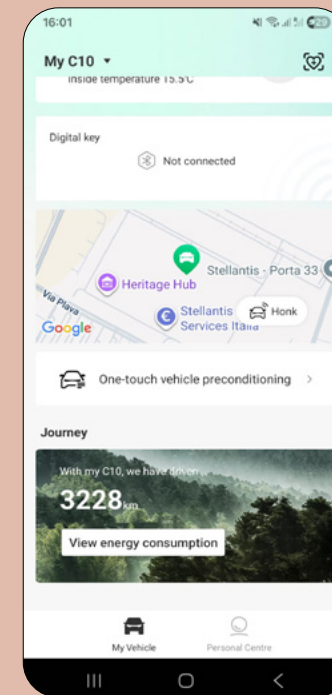

APP

BATTERY PRE-HEATING

Improves charging efficiency in cold climates for faster, optimal battery performance.

REMOTE AIR CONDITIONING CONTROL

Warm up or cool down your car interior before you get in for maximum comfort.

REMOTE VEHICLE STATUS QUERY

Check battery charge, remaining range, mileage, location, faults, door/window, and AC status anytime.

REMOTE CENTRAL LOCKING LOCK OR UNLOCK

Lock or unlock your car remotely for peace of mind and convenience.

BLUETOOTH KEY SUPPORT

Keyless access lets you lock/unlock the car via Bluetooth effortlessly.

SCHEDULE BATTERY CHARGING

Set charging times to optimize energy use and costs.