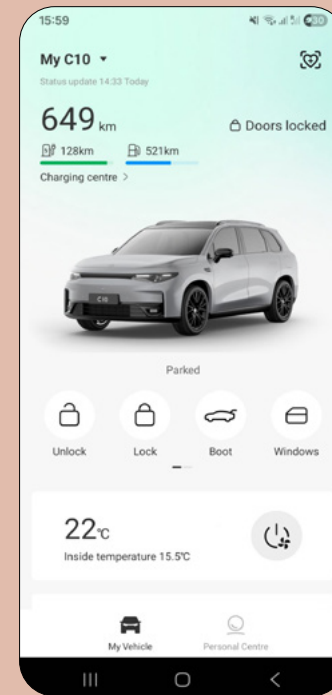

APP

BATTERY PRE-HEATING

Improves charging efficiency in cold climates for faster, optimal battery performance.

REMOTE AIR CONDITIONING CONTROL

Warm up or cool down your car interior before you get in for maximum comfort.

REMOTE VEHICLE STATUS QUERY

Check battery charge, remaining range, mileage, location, faults, door/window, and AC status anytime.

REMOTE CENTRAL LOCKING LOCK OR UNLOCK

Lock or unlock your car remotely for peace of mind and convenience.

BLUETOOTH KEY SUPPORT

Keyless access lets you lock/unlock the car via Bluetooth effortlessly.

SCHEDULE BATTERY CHARGING

Set charging times to optimize energy use and costs.