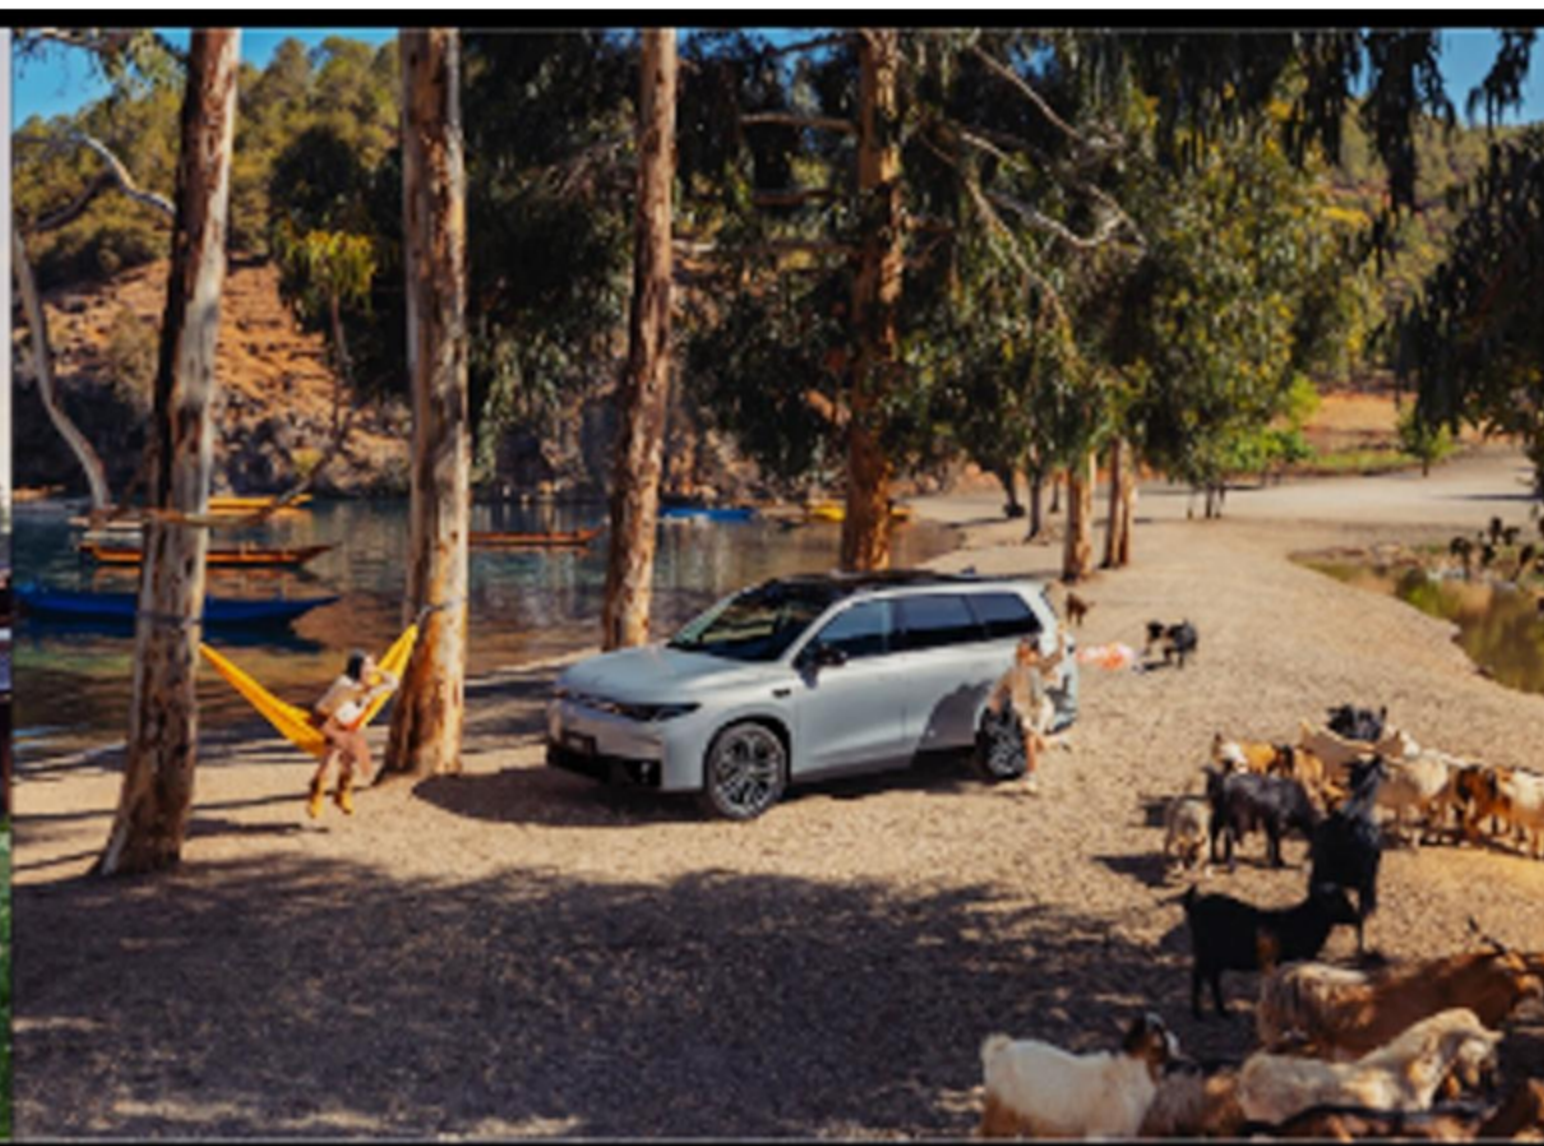

# Leapmotor C16

*Champion 6-seater. All-new 5-seater*

Two interior options available

# Six color options