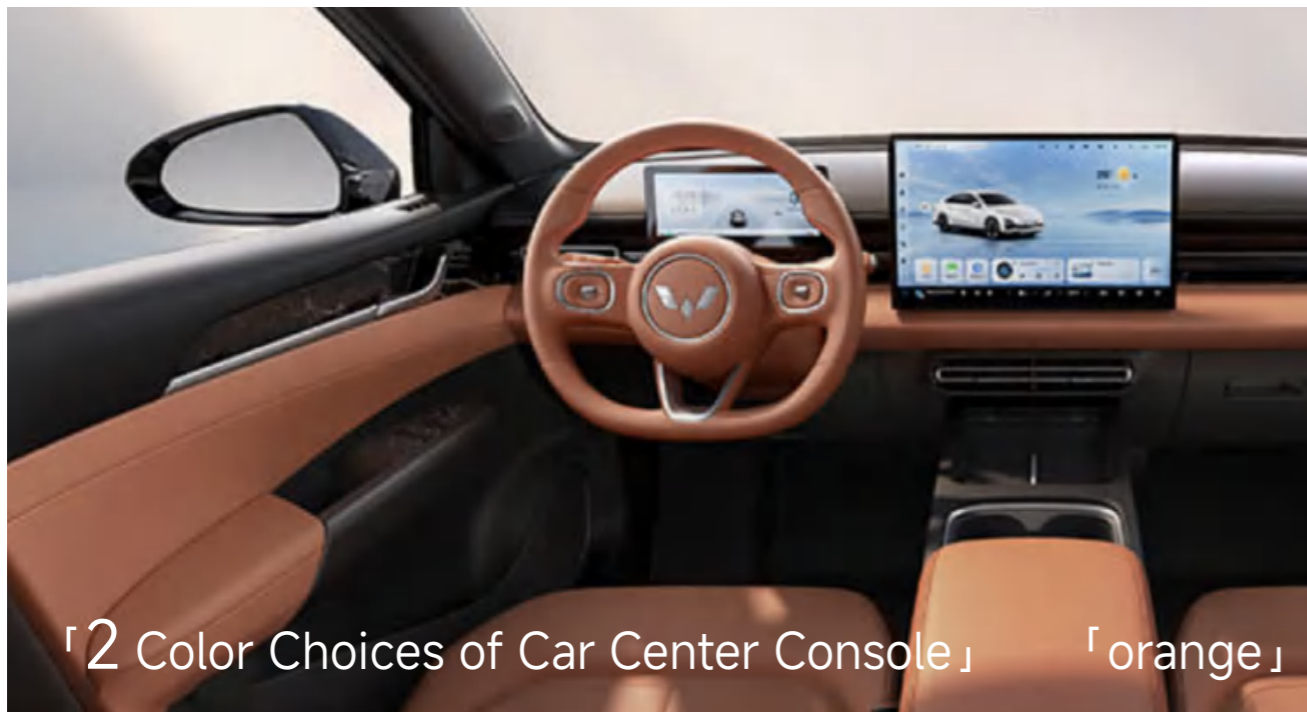

STAR

INTELLIGENT

SPORTY SEDAN

「4 Kinds of Charming Color Matching」

「Solid power」

69.2kW·h Maximum battery pack of the same class

Energy consumption
per kilometer
Cost is as low as

0.05 RMB

Feature

Model	410KM EV	70KM PHEV	510KM EV	150KM PHEV	
Exterior Equipment			Comfort Equipment		
Steel Wheel	●	●	Auto Air-conditioner	●	●
LED Headlamps	●	●	Keyless Entry	●	●
LED Rear Fog Lamp	●	●	Four-way Adjustable Co-driver Seat	Manual	Electric
LED DRL	●	●	Six-way Electric Adjustable driver Seat	Electric	Electric
Hidden Door Handle	●	●	1 Folding Remote Control Key + 1 PEPS System Key	●	●
Panoramic Sunroof with electric sunshade	-	-	Cruise Control	●	●
Interior Equipment			Entertainment Equipment		
Leather seat	●	●	Radio+4G network +USB +Bluetooth +Wireless Mobile-link	●	●
Second Row 40/60 Seat W/Folding	●	●	Speaker	4	6
Safety Equipment					
ESC+ABS+EBD+TPMS+HHC +AUTO HOLD+ISO-FIX	●	●			
Driver + Co-Driver Airbags	●	●			
Front Side Airbags	●	●			
Side Curtain Airbag	-	●			
Cluster			7"	8.8"	
Infotainment system			10.1"	15.6"	
Reverse Image	●	●	360°		
Center Door Lock-Front	●	●			