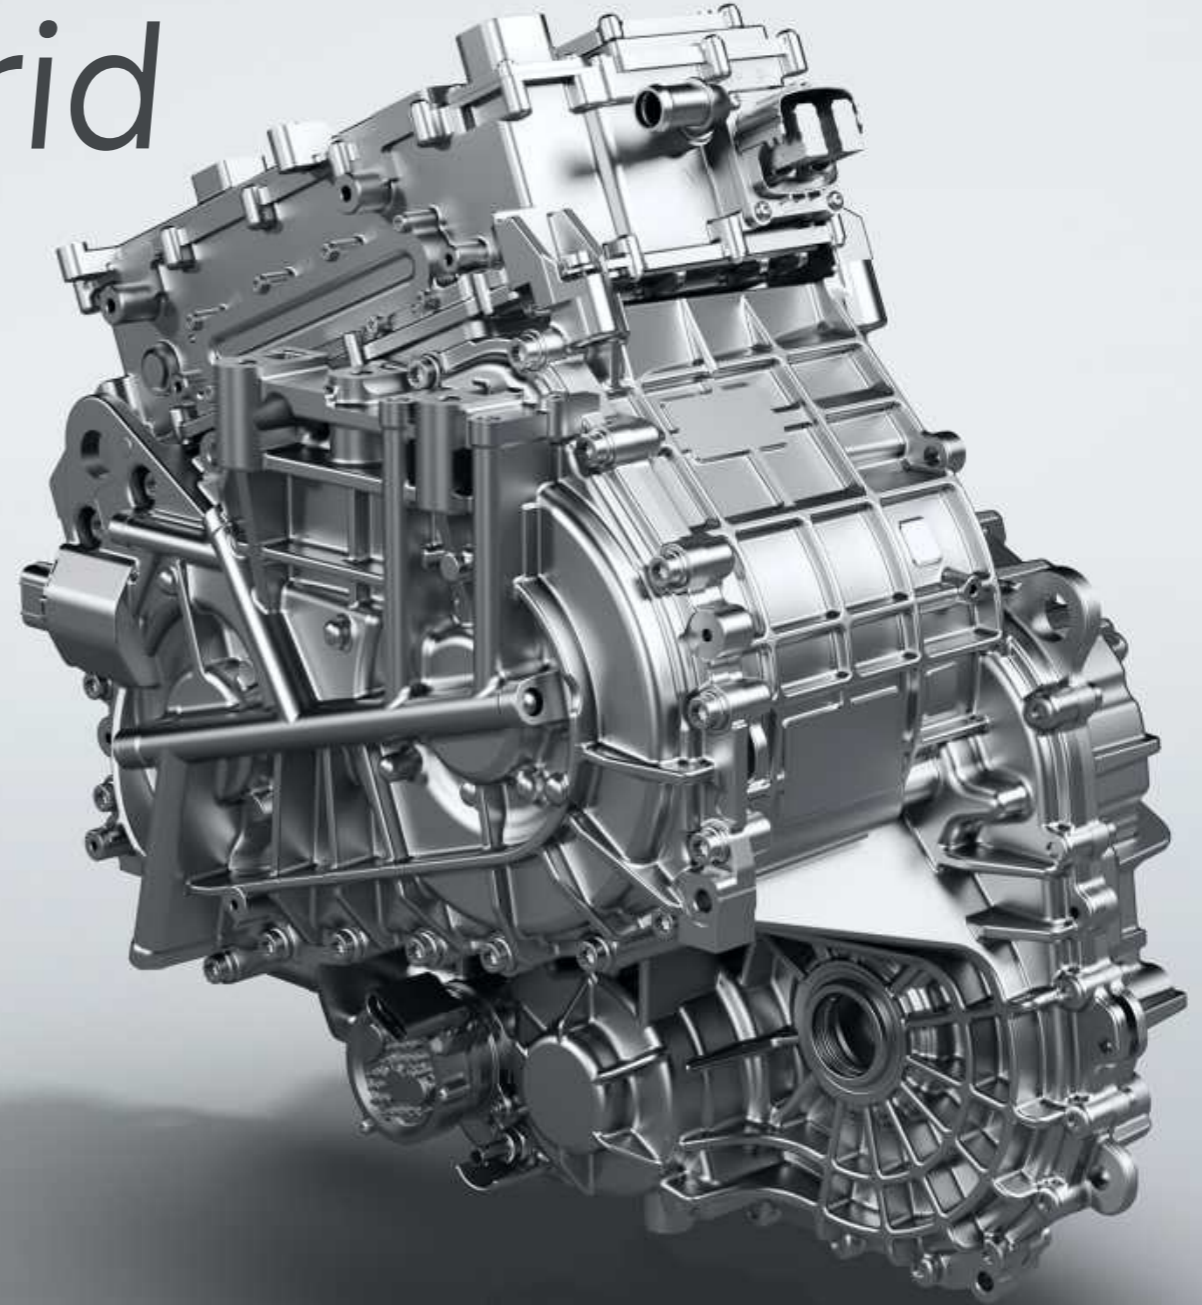

Maximum
Torque

310 N·m

Maximum
thermal efficiency

43.2%

* Data from Wuling Automobile Laboratory. Configuration distinguishes between vehicle versions*

SUV Wuling STARLIGHT S

Specification

Model	Model S15 DHE PHEV	EV
L/W/H (mm)	4745/1890/1680	
Wheel Base(mm)	2800	
Tread (mm)	1610/1620	
Ground Clearance(Laden mm)	160	
Curb weight (kg)	1680-1790	
■ Engine/Motor/Battery		
Battery Capacity(kwh)	9.5/20.5	60
Peak Power (kw/r/min)	78+150	150
Peak Torque (N.m/r/min)	130+310	310
Driving Type	FF	
CLTC Range(km)	60/130	510
Charging(AC SOC 20%-100%)	3.5h/6.5h	10h
Charging(DC fast charge SOC 30%-80%)	-/30min	20min
■ Chassis		
Steering	EPS	
Brakes	Front Disk & Rear Disk	
Suspension (front)	McPherson Stru	
Suspension (rear)	Torsion beam Independent	
Tire	235/55 R18	
■ Capacity		
Seating Capacity	5	
Fuel Tank (L)	53	-
Acceleration 0-100km (s)	9.2	8.9
Max Speed (km/h)	170	175
Gradability	≥30%	≥20%